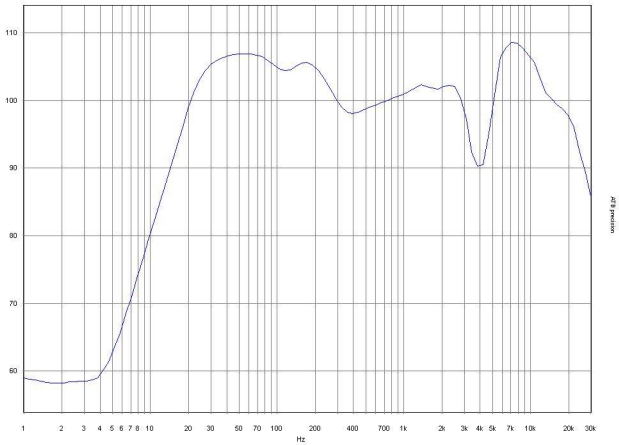

GMP8.35D Monitor

GMP 8.35 D Monitor