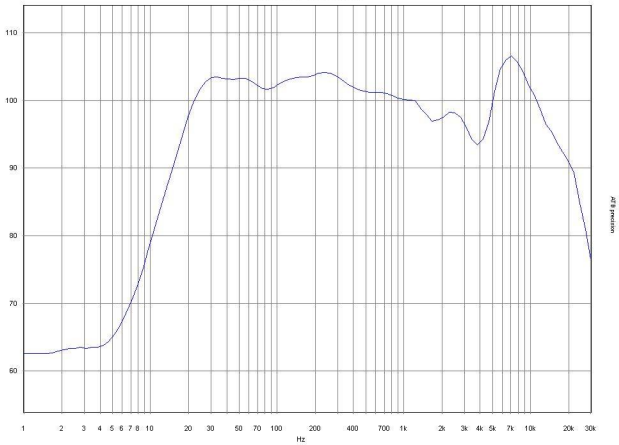

GMP8.300D Professional

GMP 8.300 D Professional